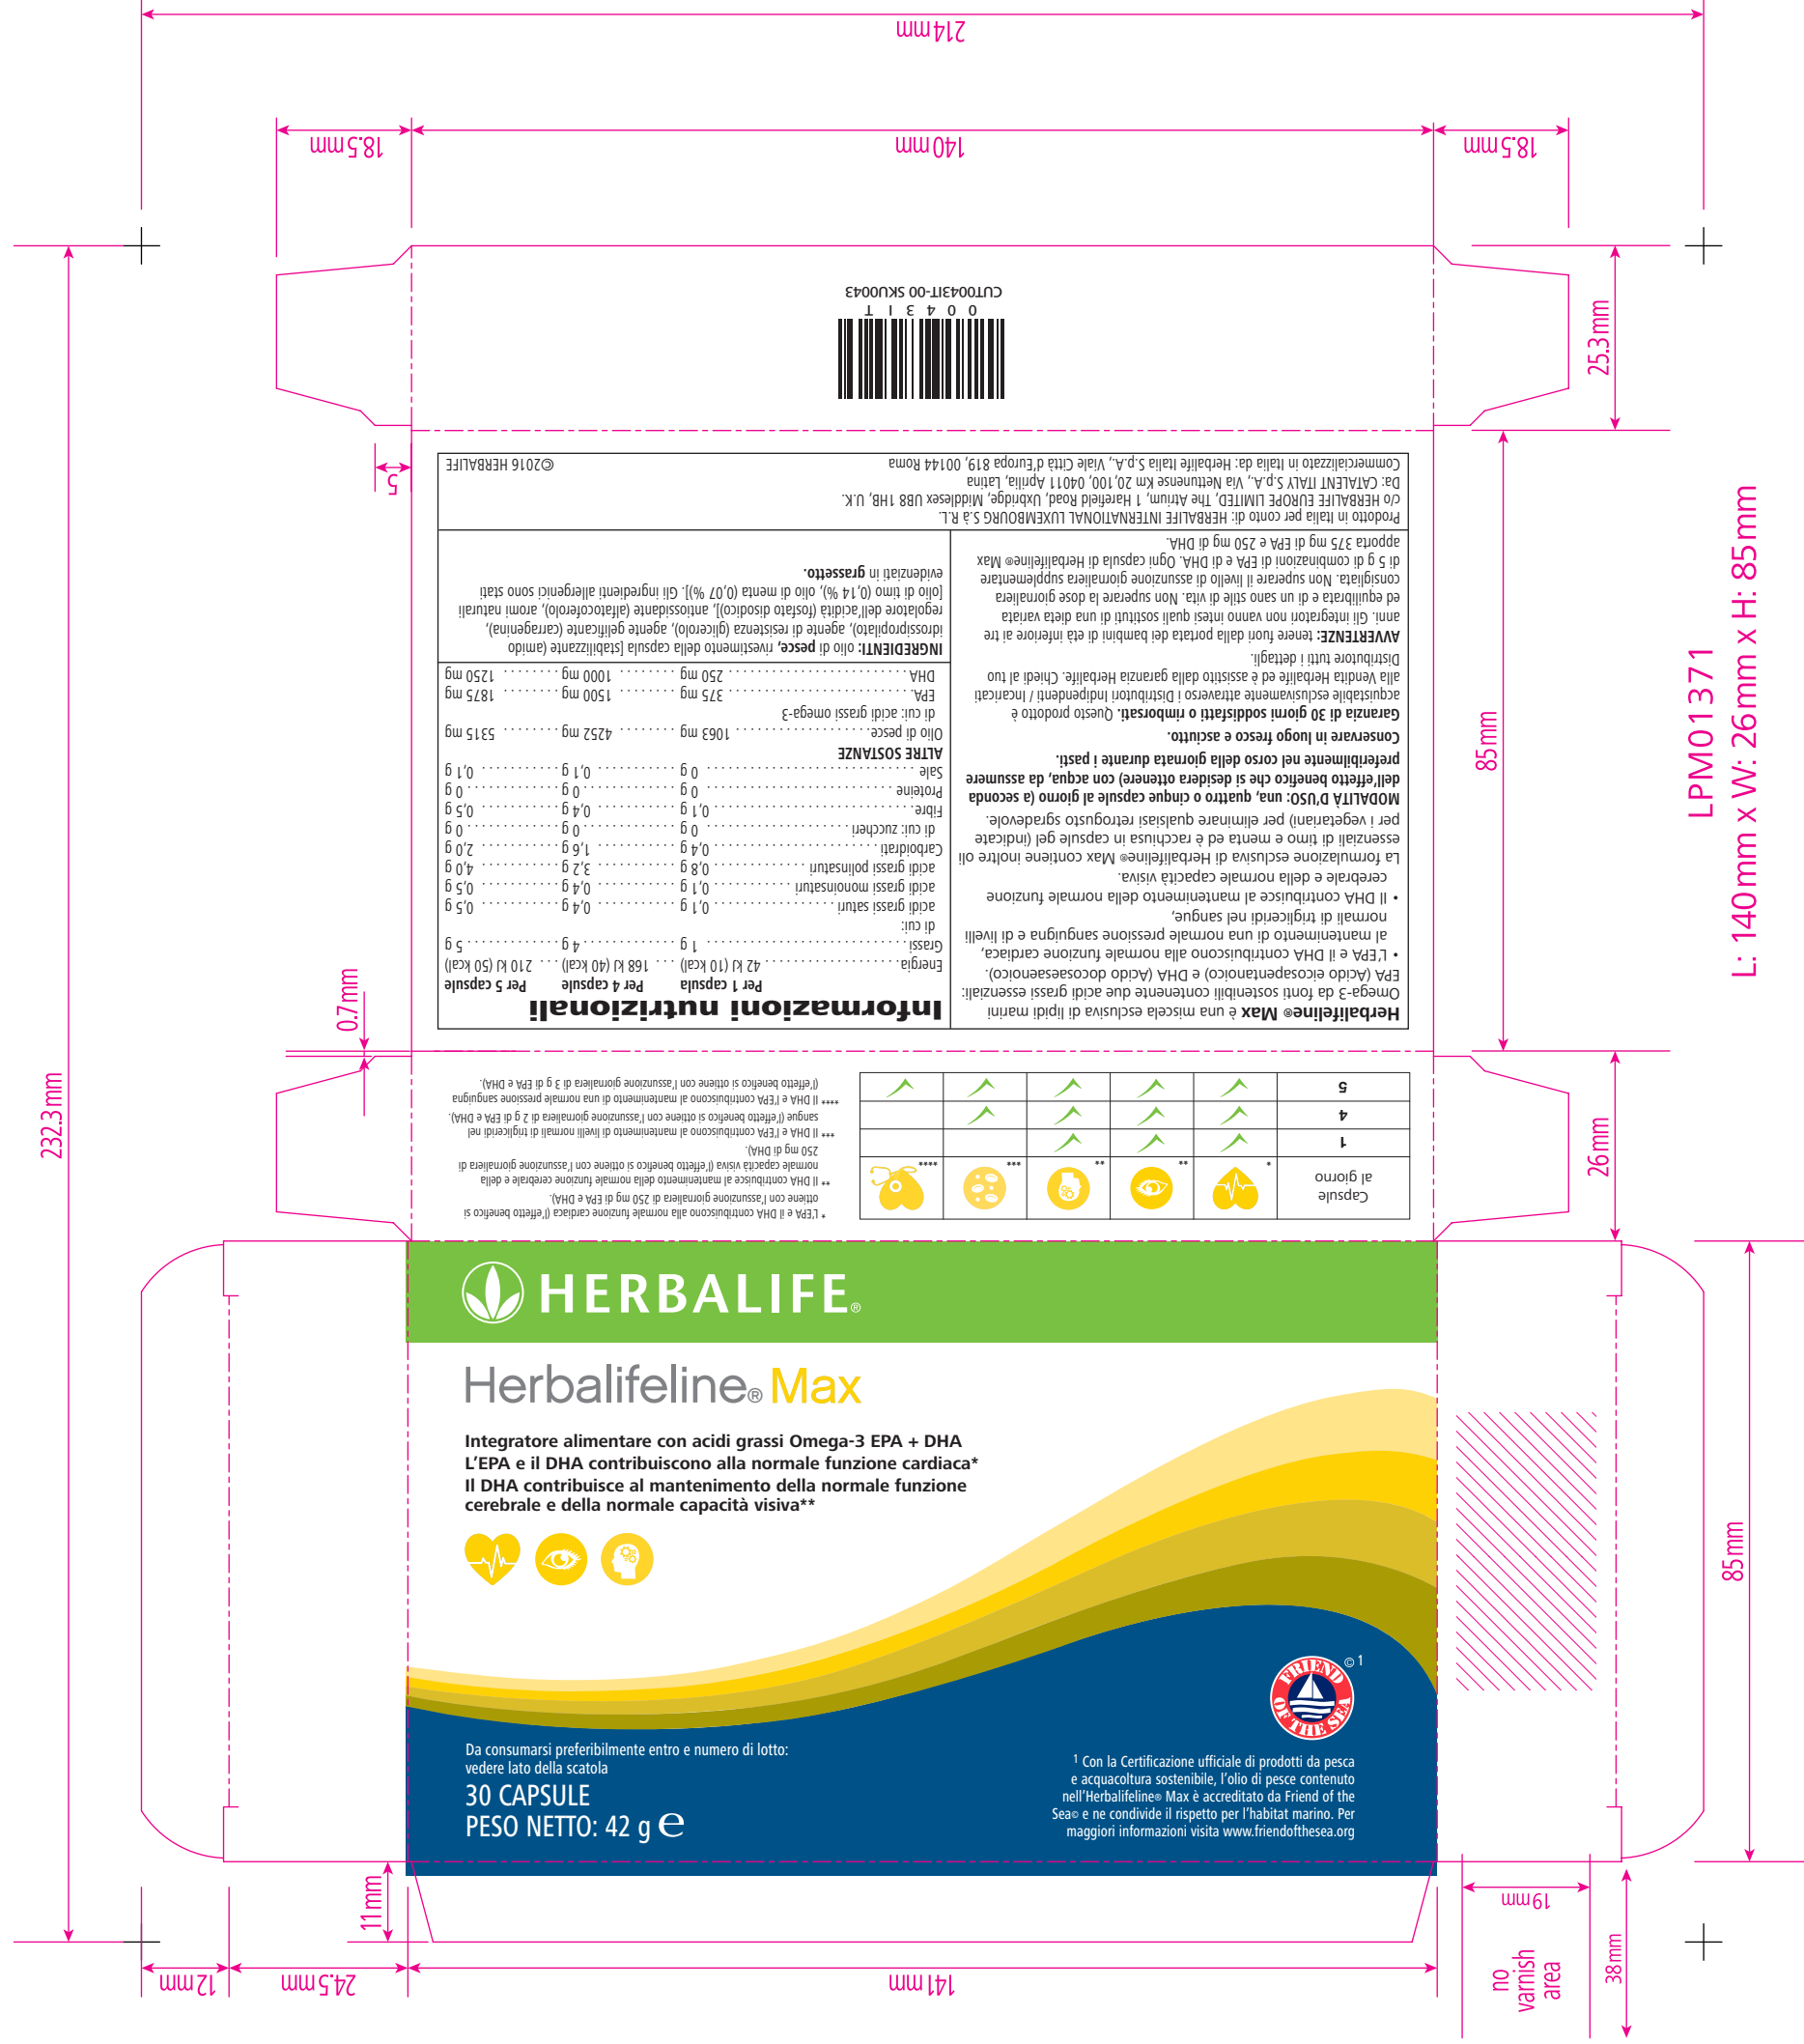

Legend

Folds 

Cuts 

No Copy/
No Varnish 

LPM01371
L: 140mm x W: 26mm x H: 85mm

LATO STAMPA